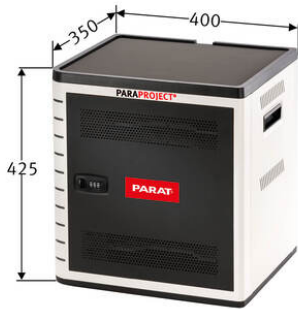

## Cube U10

Charge , Synchronisation , Storage

Part denomination	PARAPROJECT Cube U10 incl. USB-A to USB-C® cable
Part number	990592999
GTIN /EAN	4006793936997
Field of application	Education , Health Care
Certificates	CB / CE / GS / REACH / RoHS
Applicable standards	DIN EN 55022 / DIN EN 55035 / DIN EN 61000-3-2 / DIN EN 61000-3-3
Scope of delivery	<ul style="list-style-type: none"> <li>- PARAPROJECT® Cube U10</li> <li>- device connection cable, EU, length: 1,80 m</li> <li>- data cable USB-A to USB-B, length: 1 m</li> <li>- 10 data and charging cable USB-A to USB-C®, length: 0,4 m</li> <li>- theft protection incl. mounting material</li> <li>- user guide</li> </ul>
Materials	<ul style="list-style-type: none"> <li>- powder-coated steel sheet</li> <li>- ABS plastic / PMMA</li> </ul>
Transport	2 integrated grips on both sides
External dimensions (WxDxH)	400 mm x 350 mm x 425 mm
Weight	1500 g
Transport dimensions	515 mm x 465 mm x 555 mm
Dimensions of euro-pallets	1200 mm x 800 mm x 1254 mm
Number of euro-pallet	6
customs tariff number	94037000
Country of origin	TW
Fittings	<ul style="list-style-type: none"> <li>- Interior technical equipment:</li> <li>- 6 / 8 / 10 storage compartments (W x D x H: 28 / 37 / 52 x 250 x 280 mm) for iPads / tablets (with protective cover)</li> <li>- 10 USB-A ports</li> <li>- 10 data and charging cable USB-A to USB-C®</li> <li>- temperature sensor</li> <li>- active fans</li> <li>- External technical equipment:</li> <li>- central power supply with protective cap</li> <li>- main switch</li> <li>- ventilation openings on the side compartments and door</li> <li>- handle recesses on both sides</li> <li>- combination lock</li> <li>- cover panel made from steel</li> </ul>
Compatible devices	All tablets that can be charged by USB-A